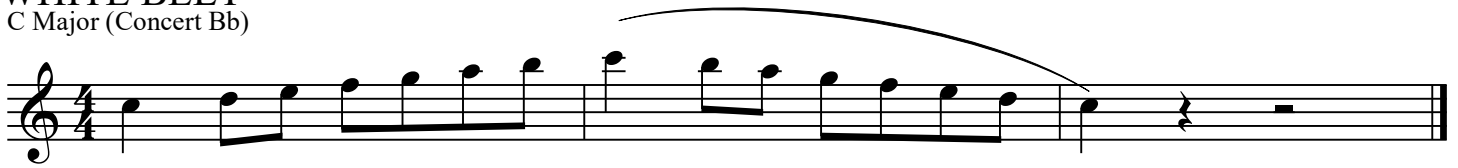

Tenor Sax

SCALE KARATE

LEVEL 1

WHITE BELT C Major (Concert Bb)

YELLOW BELT G Major (Concert F)

PURPLE BELT F Major (Concert Eb)

PURPLE BELT D Major (Concert C)

ORANGE BELT Bb Major (Ab Concert)

ORANGE BELT E Major (D Concert)

BLUE BELT A Major (G Concert)