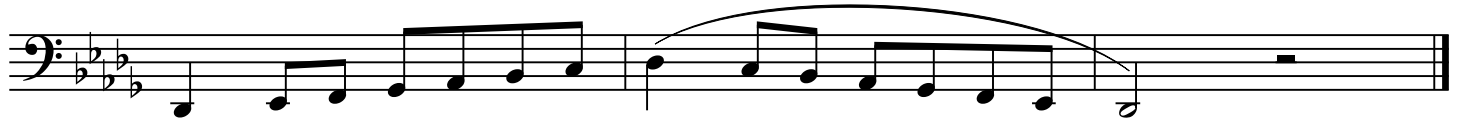

BLUE BELT

Concert Db Major

SCALE KARATE