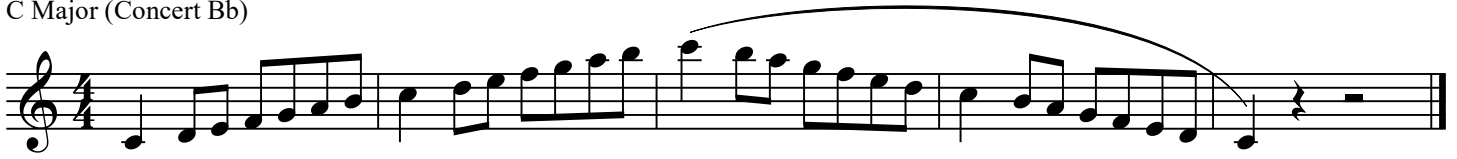

Tenor Sax

SCALE KARATE

LEVEL 2 - MEMORIZED

WHITE BELT
C Major (Concert Bb)

YELLOW BELT
G Major (Concert F)

PURPLE BELT
F Major (Concert Eb)

PURPLE BELT
D Major (Concert C)

ORANGE BELT
Bb Major (Ab Concert)

ORANGE BELT
E Major (D Concert)

BLUE BELT
A Major (G Concert)