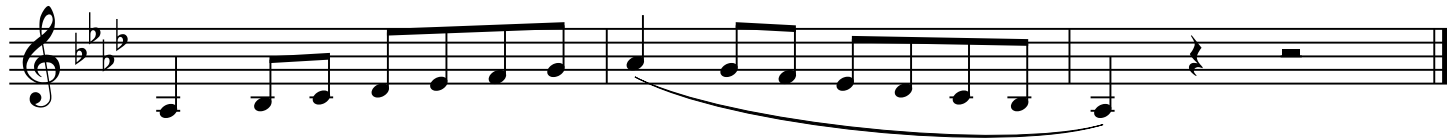

Clarinet in Bb

SCALE KARATE

LEVEL 1

WHITE BELT C Major (Concert Bb)

YELLOW BELT G Major (Concert F)

PURPLE BELT F Major (Concert Eb)

PURPLE BELT D Major (Concert C)

ORANGE BELT Bb Major (Ab Concert)

ORANGE BELT E Major (D Concert)

BLUE BELT A Major (G Concert)

BLUE BELT

Eb Major (Db Concert)

SCALE KARATE

GREEN BELT

Ab Major (Gb Concert)

GREEN BELT

B Major (A Concert)

RED BELT

F# Major (E Concert)

BROWN BELT

Db Major (Concert B)

BLACK BELT

Chromatic Scale