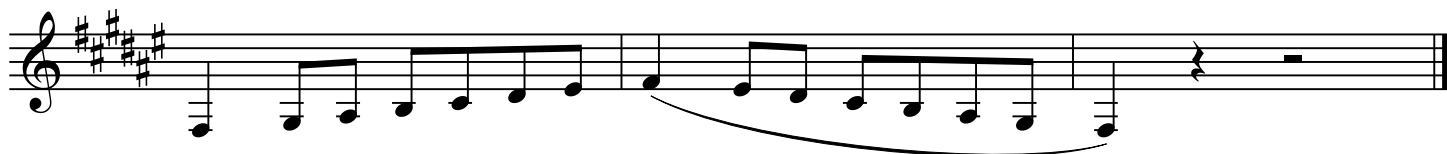

Clarinet in Bb

SCALE KARATE

LEVEL 1

WHITE BELT C Major (Concert Bb)

YELLOW BELT G Major (Concert F)

PURPLE BELT F Major (Concert Eb)

PURPLE BELT D Major (Concert C)

ORANGE BELT Bb Major (Ab Concert)

ORANGE BELT E Major (D Concert)

BLUE BELT A Major (G Concert)

BLUE BELT

Eb Major (Db Concert)

SCALE KARATE

GREEN BELT

Ab Major (Gb Concert)

GREEN BELT

B Major (A Concert)

RED BELT

F# Major (E Concert)

BROWN BELT

Db Major (Concert B)

BLACK BELT

Chromatic Scale