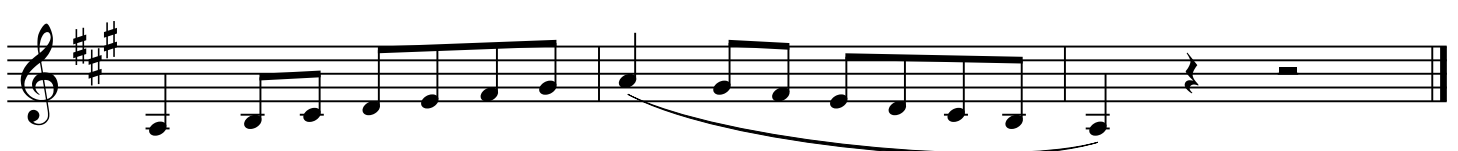

Baritone (T.C.)

SCALE KARATE

LEVEL 1

WHITE BELT

C Major (Concert Bb Major)

YELLOW BELT

G Major (Concert F Major)

PURPLE BELT

F Major (Concert Eb Major)

PURPLE BELT

D Major (Concert C Major)

ORANGE BELT

Bb Major (Concert Ab Major)

ORANGE BELT

E Major (Concert D Major)

BLUE BELT

A Major (Concert G Major)

SCALE KARATE

BLUE BELT

Eb Major (Concert Db Major)

GREEN BELT

Ab Major (Concert Gb Major)

GREEN BELT

B Major (Concert A Major)