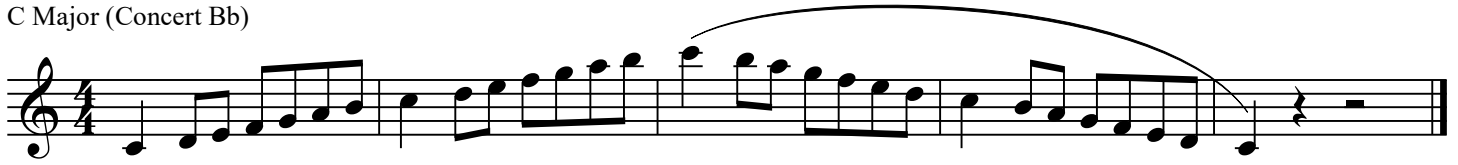

Bass Clarinet in Bb

SCALE KARATE

LEVEL 2 - MEMORIZED

WHITE BELT
C Major (Concert Bb)

YELLOW BELT
G Major (Concert F)

PURPLE BELT
F Major (Concert Eb)

PURPLE BELT
D Major (Concert C)

ORANGE BELT
Bb Major (Ab Concert)

ORANGE BELT
E Major (D Concert)

BLUE BELT
A Major (G Concert)