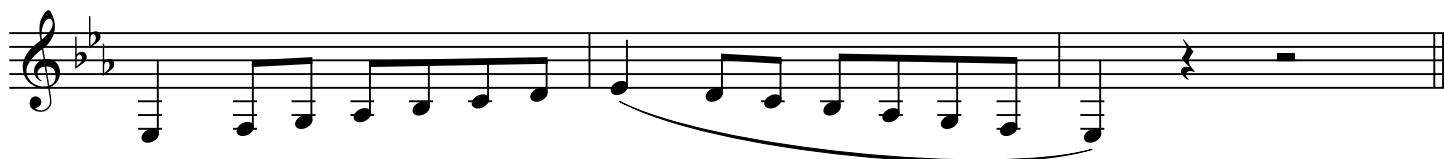

Bass Clarinet in Bb

SCALE KARATE

LEVEL 1

WHITE BELT C Major (Concert Bb)

YELLOW BELT G Major (Concert F)

PURPLE BELT F Major (Concert Eb)

PURPLE BELT D Major (Concert C)

ORANGE BELT Bb Major (Ab Concert)

ORANGE BELT E Major (D Concert)

BLUE BELT A Major (G Concert)

BLUE BELT

Eb Major (Db Concert)

SCALE KARATE

GREEN BELT

Ab Major (Gb Concert)

GREEN BELT

B Major (A Concert)

RED BELT

F# Major (E Concert)

BROWN BELT

Db Major (Concert B)

BLACK BELT

Chromatic Scale