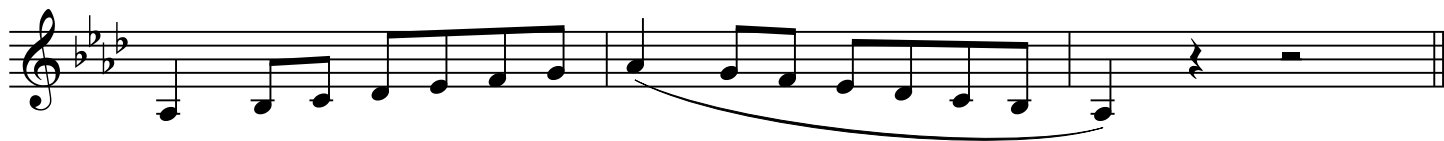

Bass Clarinet in Bb

SCALE KARATE

LEVEL 1

WHITE BELT C Major (Concert Bb)

YELLOW BELT G Major (Concert F)

PURPLE BELT F Major (Concert Eb)

PURPLE BELT D Major (Concert C)

ORANGE BELT Bb Major (Ab Concert)

ORANGE BELT E Major (D Concert)

BLUE BELT A Major (G Concert)

BLUE BELT

Eb Major (Db Concert)

SCALE KARATE

GREEN BELT

Ab Major (Gb Concert)

GREEN BELT

B Major (A Concert)

RED BELT

F# Major (E Concert)

BROWN BELT

Db Major (Concert B)

BLACK BELT

Chromatic Scale