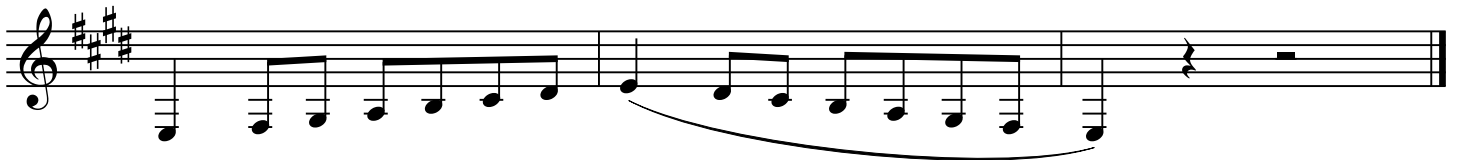

Bass Clarinet in Bb

SCALE KARATE

LEVEL 1

WHITE BELT C Major (Concert Bb)

YELLOW BELT G Major (Concert F)

PURPLE BELT F Major (Concert Eb)

PURPLE BELT D Major (Concert C)

ORANGE BELT Bb Major (Ab Concert)

ORANGE BELT E Major (D Concert)

BLUE BELT A Major (G Concert)

BLUE BELT

Eb Major (Db Concert)

SCALE KARATE

GREEN BELT

Ab Major (Gb Concert)

GREEN BELT

B Major (A Concert)

RED BELT

F# Major (E Concert)

BROWN BELT

Db Major (Concert B)

BLACK BELT

Chromatic Scale