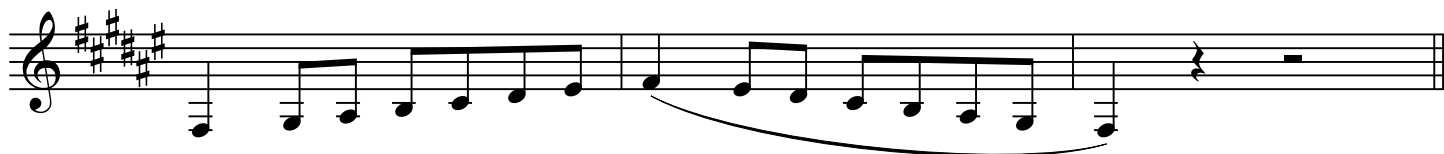

Bass Clarinet in Bb

SCALE KARATE

LEVEL 1

WHITE BELT C Major (Concert Bb)

YELLOW BELT G Major (Concert F)

PURPLE BELT F Major (Concert Eb)

PURPLE BELT D Major (Concert C)

ORANGE BELT Bb Major (Ab Concert)

ORANGE BELT E Major (D Concert)

BLUE BELT A Major (G Concert)

BLUE BELT

Eb Major (Db Concert)

SCALE KARATE

GREEN BELT

Ab Major (Gb Concert)

GREEN BELT

B Major (A Concert)

RED BELT

F# Major (E Concert)

BROWN BELT

Db Major (Concert B)

BLACK BELT

Chromatic Scale