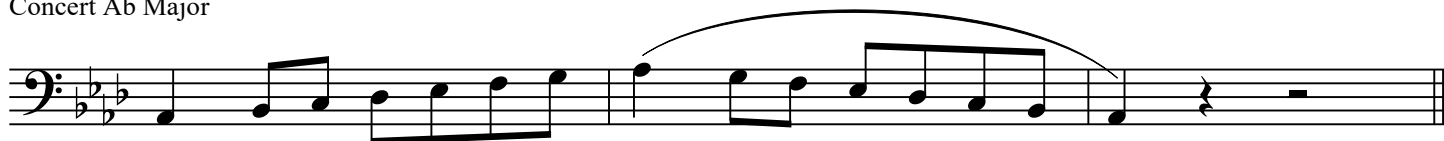

Bassoon

SCALE KARATE

LEVEL 1

WHITE BELT

Concert Bb Major

YELLOW BELT

Concert F Major

PURPLE BELT

Concert Eb Major

PURPLE BELT

Concert C Major

ORANGE BELT

Concert Ab Major

ORANGE BELT

Concert D Major

BLUE BELT

Concert G Major

2 BLUE BELT
Concert Db Major

SCALE KARATE

GREEN BELT
Concert Gb Major

GREEN BELT
Concert A Major

RED BELT
Concert E Major

BROWN BELT
Concert B Major

BLACK BELT
Chromatic Scale